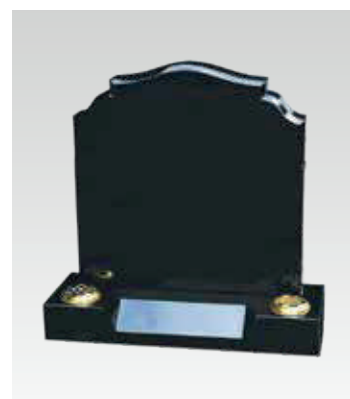

DERECK
MARSHALL
& SONS

FUNERAL DIRECTORS & MEMORIAL MASONS

MEMORIAL COLLECTION

The Slemish

Head

Thickness	3in
Height	2ft 3in
Width	1ft 9in

Base

Thickness	1ft
Height	4in
Width	2ft

Also Available

- A: 4" T x 2'6" H x 2'0" W
- B: 4" T x 2'6" H x 2'6" W

The Brandon

Head

Thickness	4in
Height	2ft 6in
Width	2ft

Base

Thickness	1ft
Height	4in
Width	2ft 6in

The Donard

Head

Thickness	4in
Height	2ft 6in
Width	2ft 6in

Base

Thickness	1ft
Height	4in
Width	3ft

- Available with Carron base if specified

The Benbaun

Head

Thickness	4in
Height	2ft 6in
Width	2ft 3in

Head

Thickness	4in
Height	2ft 6in
Width	2ft 6in

Base

Thickness	1ft
Height	4in
Width	3ft

- Available with Donard base if specified

BESPOKE OR
DIFFERENT
DESIGNS OF
HEADSTONE
AVAILABLE
ON REQUEST.

Desk Vase

Teddy bear outline
extra if required